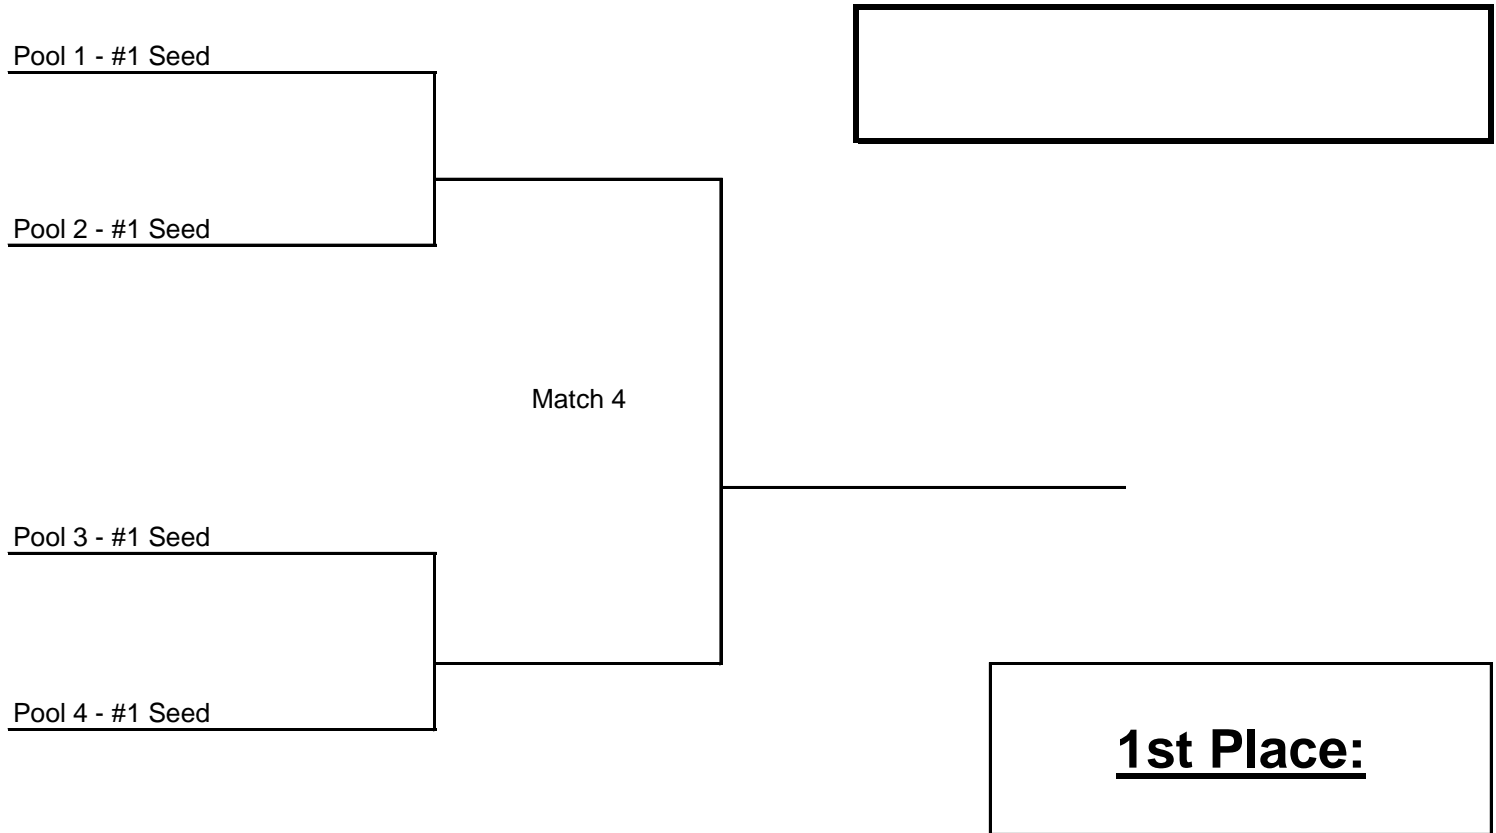

Gold Tournament Bracket

Best 2 of 3. All games to 25, win by 2, cap of 20.

Please Limit Warm-up to 5 Minutes between Matches