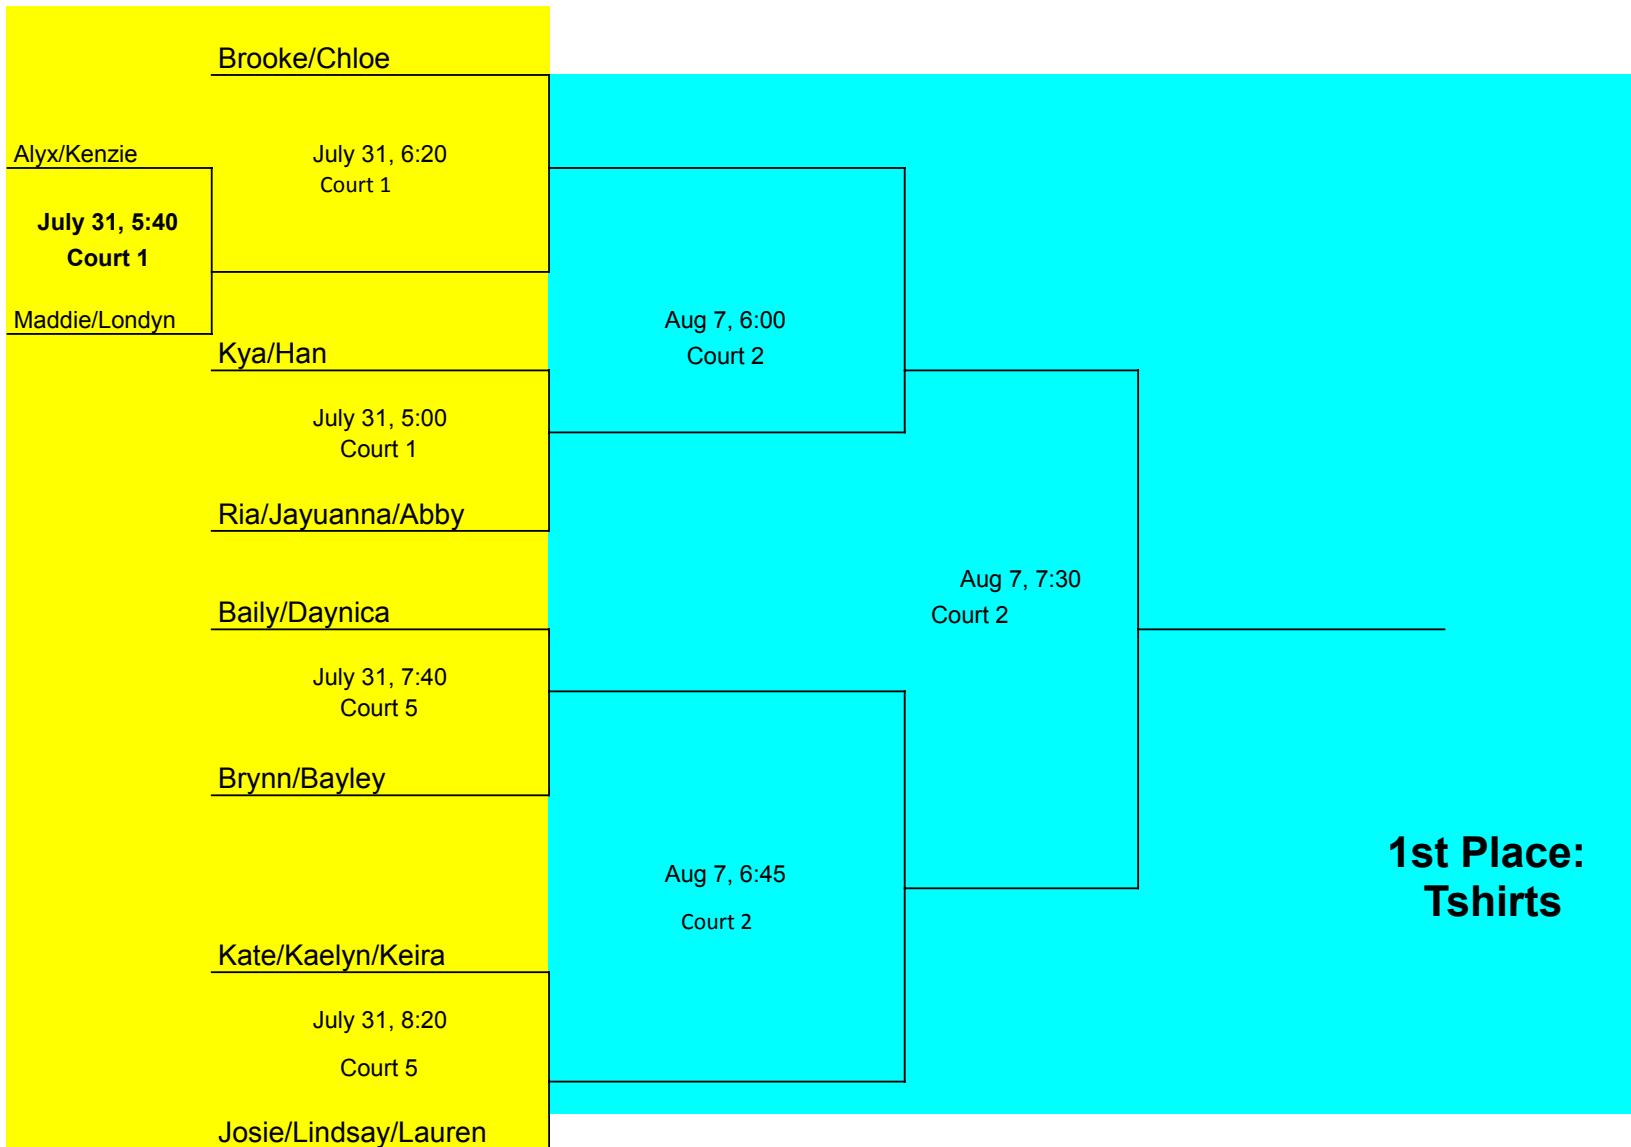

Fr/So Gold Bracket

Best 2 out of 3 - Game 1 & 2 to 21, win by 2, cap of 25. Game 3 to 15, win by 2, no cap.

Please Limit Warm-up to 5 Minutes between Matches