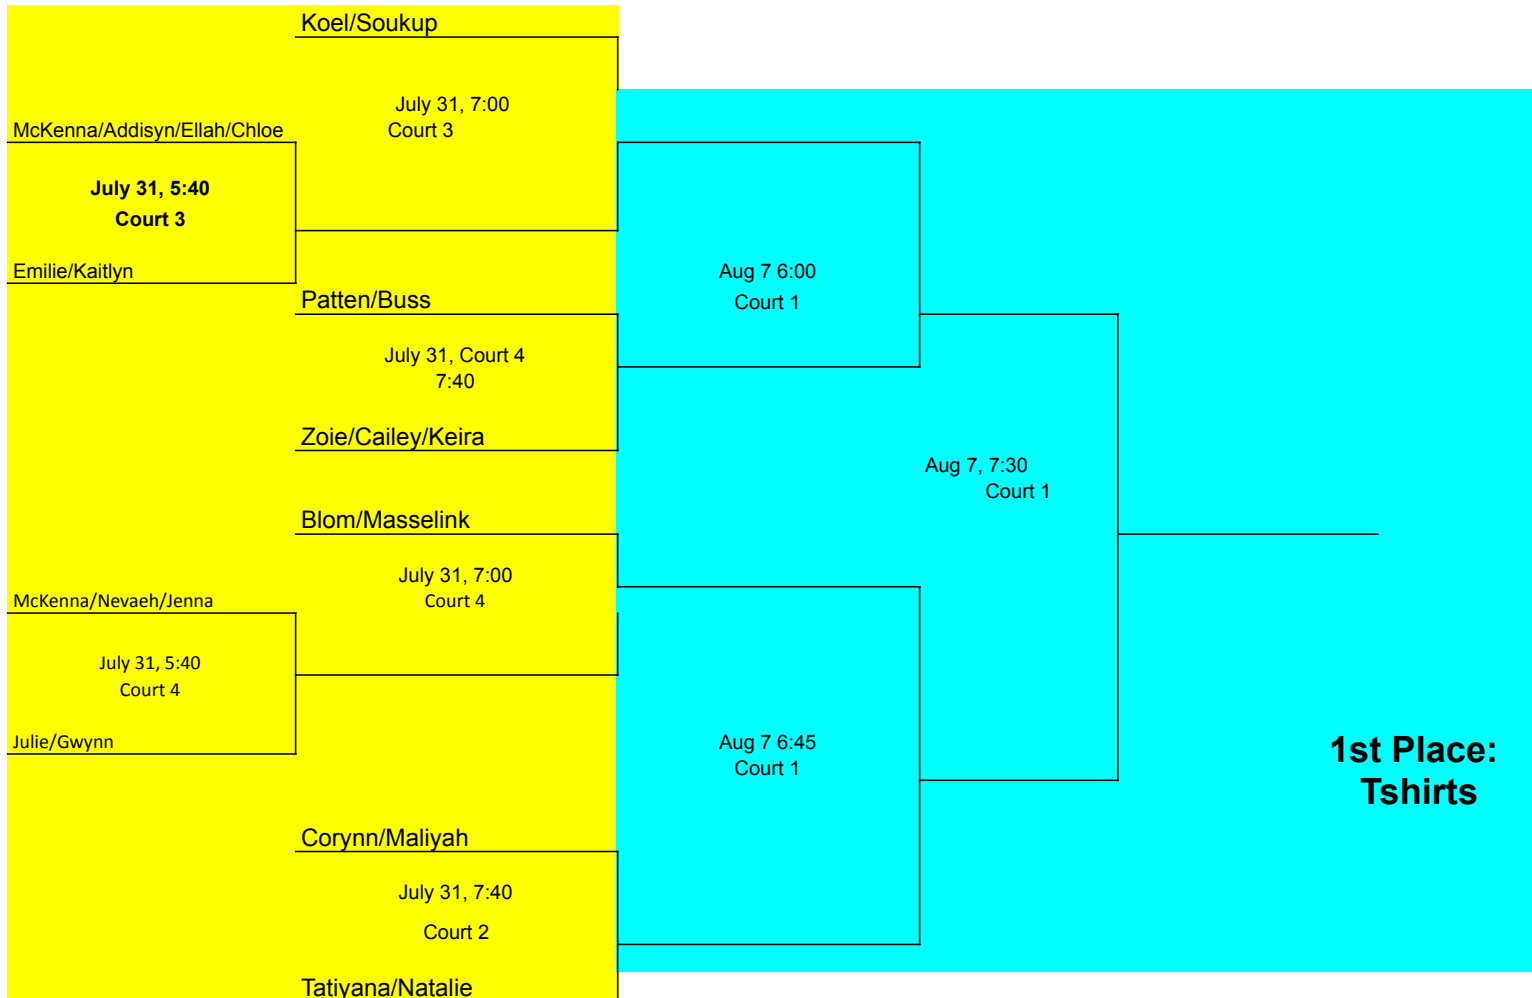

Fr/So Silver Bracket

Best 2 out of 3 - Game 1 & 2 to 21, win by 2, cap of 25. Game 3 to 15, win by 2, no cap.

Please Limit Warm-up to 5 Minutes between Matches