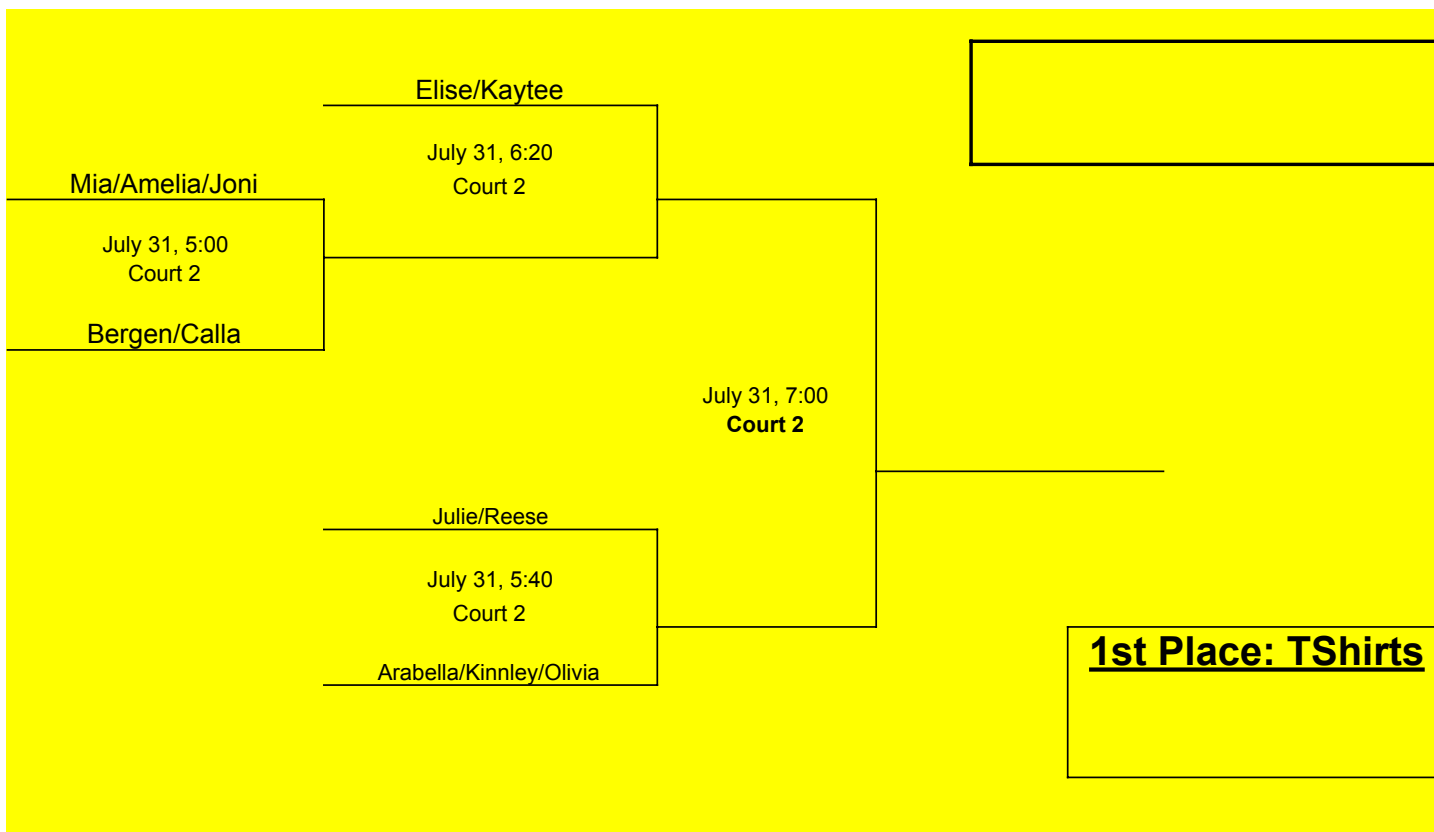

Middle School Bronze

Best 2 out of 3. Games 1 & 2 to 21, win by 2, cap of 25. Game 3 (if necessary) to 15, win by 2, no cap.

Please Limit Warm-up to 5 Minutes between Matches