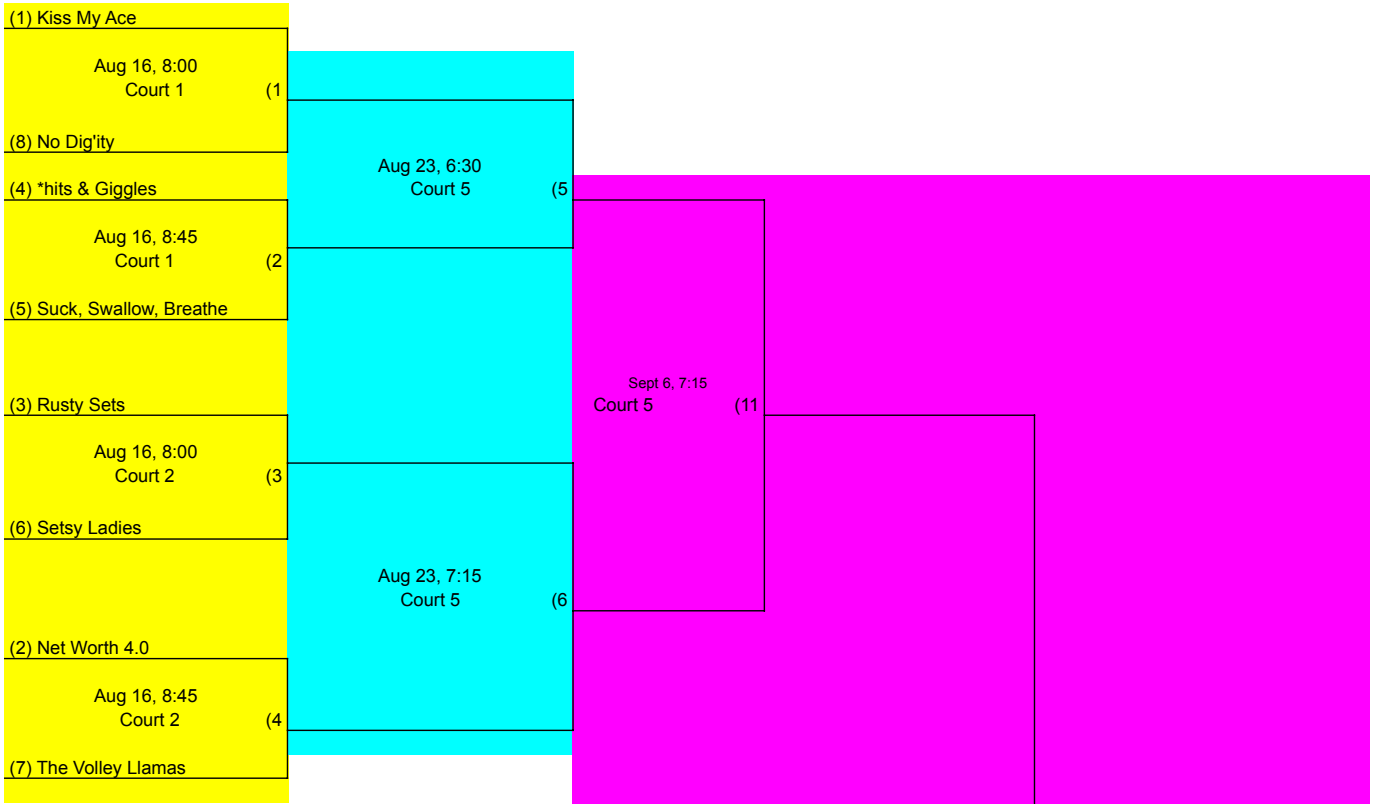

Tuesday Womens Rec Bracket

Best 2 of 3 - Games 1 & 2 play to 21, win by 2, cap of 25 -- Game 3 (if needed) play to 15, win by 2, cap of 21

LOSERS BRACKET