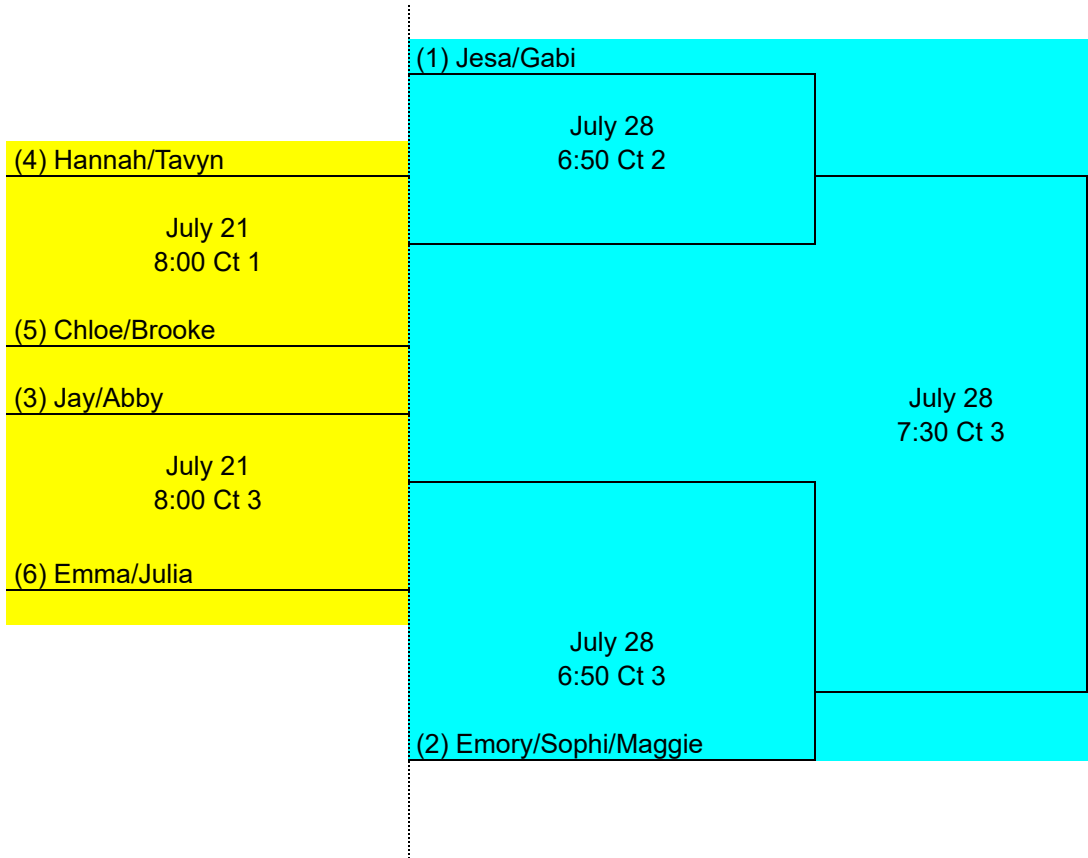

# JR/SR GOLD BRACKET

Best 2 of 3 - Games 1 & 2 play to 21, win by 2, CAP 25 -- Game 3 (if needed) play to 15, win by 2, cap 21

1st place:  
Shirts  
(we can't give shirt to every  
sub you had throughout the season.  
Shirts are given to primary players on team name)