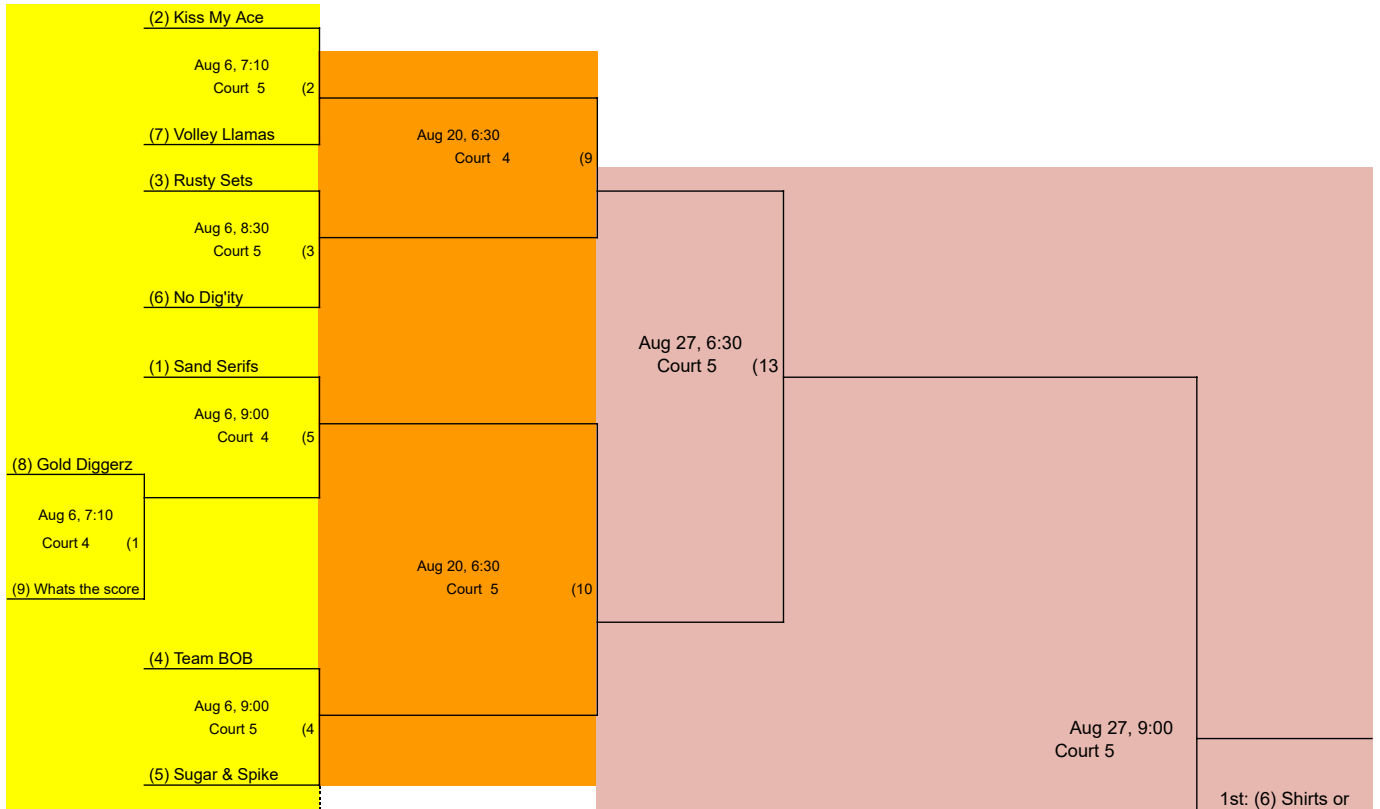

# TUESDAY REC

Best 2 of 3 - Games 1 & 2 play to 21, win by 2, cap of 25 -- Game 3 play to 15, win by 2, cap of 20

## LOSERS Bracket