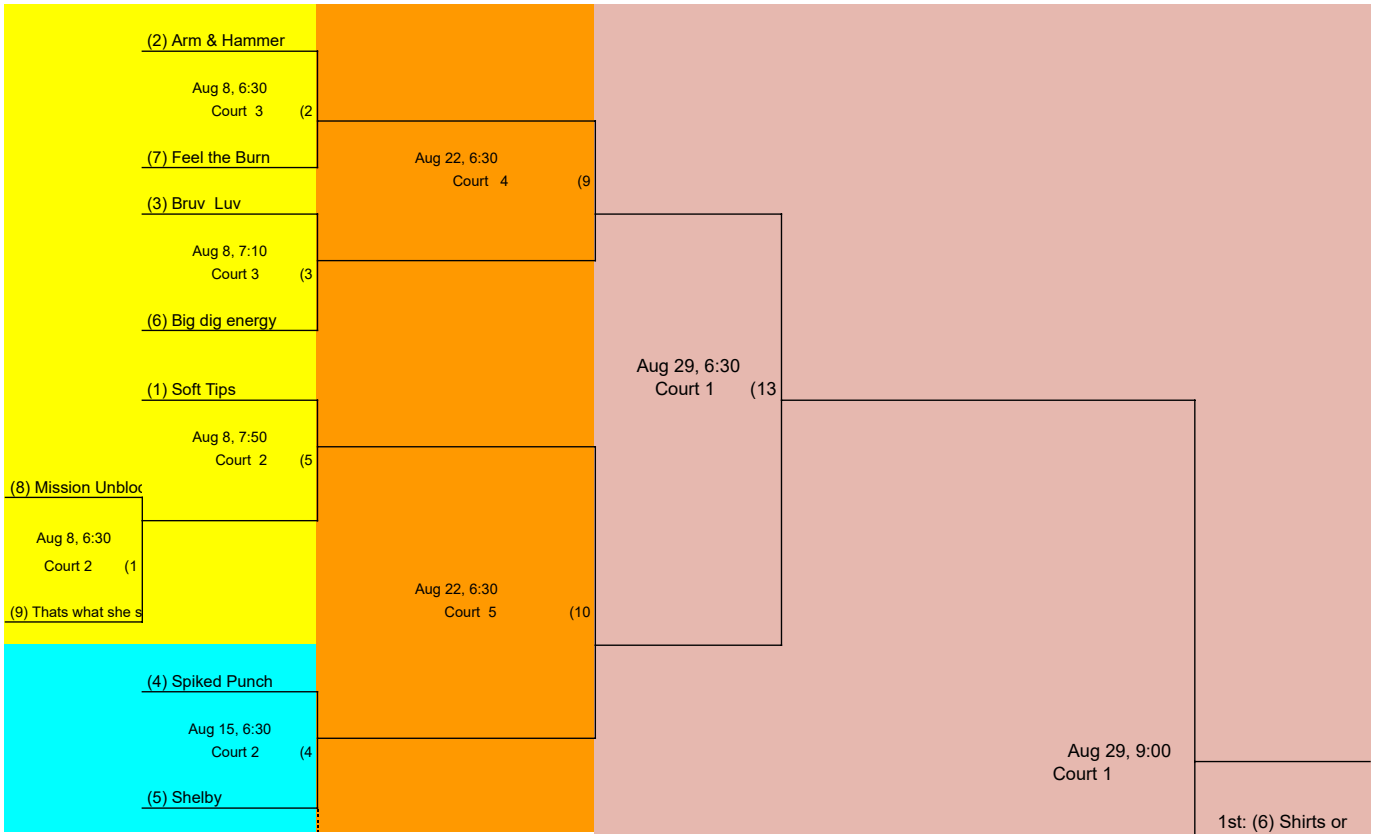

THURSDAY BB

Best 2 of 3 - Games 1 & 2 play to 21, win by 2, cap of 25 -- Game 3 play to 15, win by 2, cap of 20

LOSERS Bracket